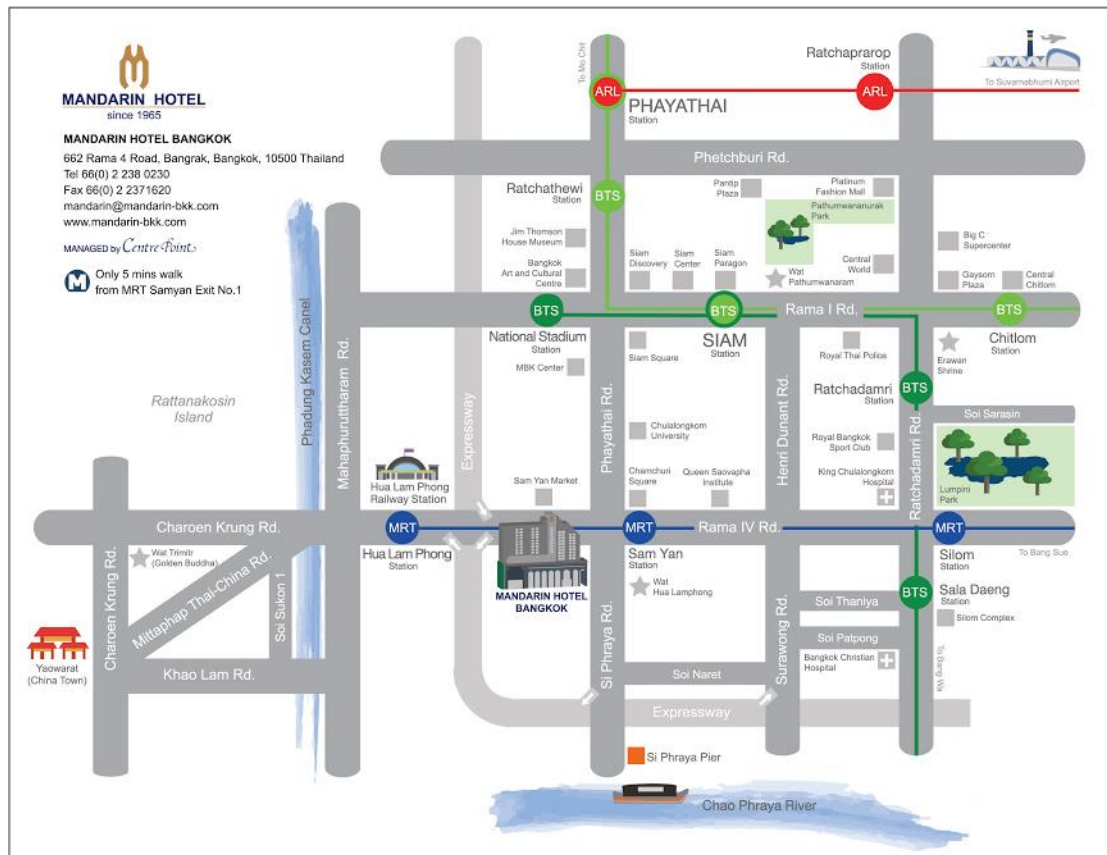

Map of the Meeting Venue

Mandarin AB, 1st Floor, Mandarin Hotel Bangkok, at No. 662 Rama IV Rd., Bang Rak, Bangkok 10500

Transportation

- Metropolitan Rapid Transit** Only 5 mins walk from MRT Samyan Exit No. 1
- Public Buses Services** 4, 29, 34, 46, 67, 109, 113
- Public Air-Conditioned Buses Services** 4, 113, 172, 507
- By Car** On Rama IV Road, Opposite to SAMYAN MITRTOWN